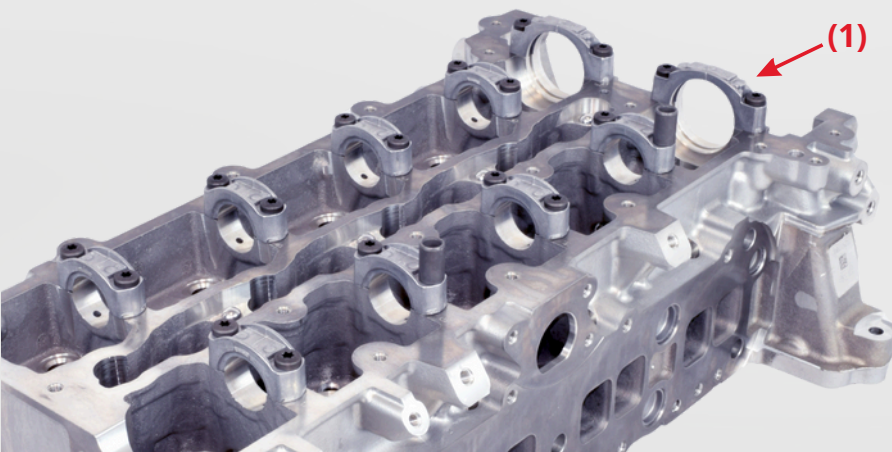

MERCEDES OM651
New Development

**Built to last.
Premium Quality,
Great Performance.**

AMC, for those who know the difference.

**3 YEARS
WARRANTY**

AMC
Premium Quality

Over 1,000 cylinder head references,
made by the only IAM European manufacturer.

* Warranty subject to terms and conditions.

MERCEDES OM651

IN STOCK

MERCEDES

908730

BARE CYLINDER HEAD

908830

**ASSEMBLED WITH
VALVES & SPRINGS**

AVAILABLE KITS

258723

CYLINDER HEAD BOLTS 10 UNIT. (M12/150X1226)

REMARKS

**¹CAMSHAFT HOUSING FOR
BALL BEARING CAMSHAFT**

☎ (+34) 964 65 94 94
🌐 www.amc.es
✉ dpto.ventas@amc.es

AMADEO MARTÍ CARBONELL, S.A.
Carretera de Villavieja, 76
12520 NULES (Castellón - España)