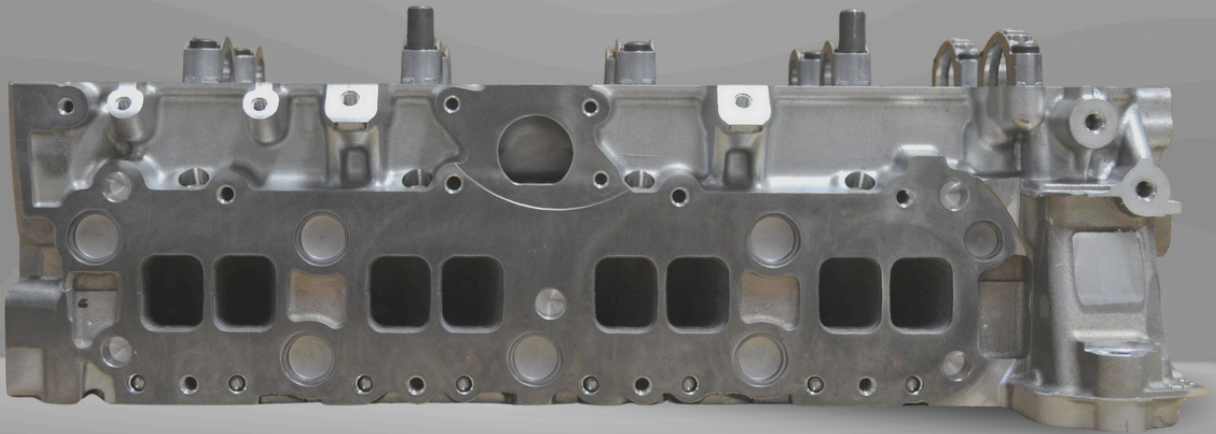

MERCEDES OM651
New Development

**Built to last.
Premium Quality,
Great Performance.**

AMC, for those who know the difference.

**3 YEARS
WARRANTY**

AMC
Premium Quality

Over 1,000 cylinder head references,
made by the only IAM European manufacturer.

* Warranty subject to terms and conditions.

MERCEDES OM651

IN STOCK

MERCEDES

908730

BARE CYLINDER HEAD

908830

**ASSEMBLED WITH
VALVES & SPRINGS**

OEM

6510108418

MODELS

C180	CLS220	GLK200	SLK250
C200 D	E200	GLE250 D 4-MATIC	SLC250 D
C220	E220 COUPÉ	GLK220 4-MATIC	SPRINTER
C220 COUPÉ	GLE250 D	ML250 4-MATIC	

ENGINE TYPE

OM651911	OM651913	OM651921	OM651925	OM651960
OM651912	OM651916	OM651924	OM651958	OM651980

AVAILABLE KITS

258723

CYLINDER HEAD BOLTS 10 UNIT. (M12/150X1226)

REMARKS

**¹CAMSHAFT HOUSING FOR
BALL BEARING CAMSHAFT**

☎ (+34) 964 65 94 94
🌐 www.amc.es
✉ dpto.ventas@amc.es

AMADEO MARTÍ CARBONELL, S.A.
Carretera de Villavieja, 76
12520 NULES (Castellón - España)